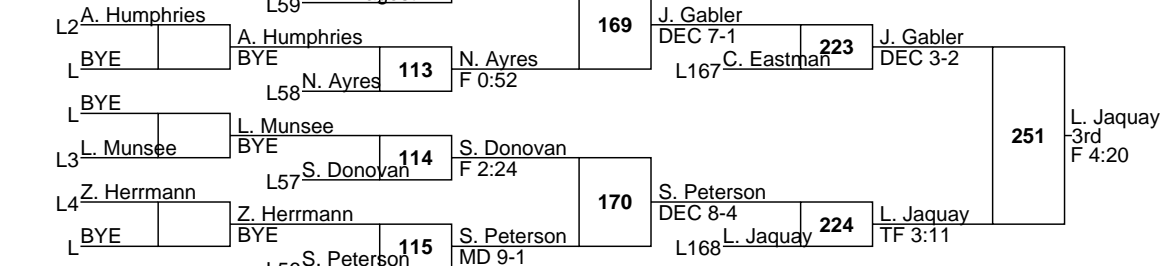

2-1 Gary Steen 9 Reynolds 35-4

3-3 Shane Peterson 10 Cochran 15-7

3-2 Seth Donovan 10 Titusville 22-8

1-2 Caiden Eastman 11 North East 24-6

1-4 Lucas Munsee 9 Corry 14-14

2-3 Zac Herrmann 10 Sharpville 14-16

1-1 Logan Jaquay 10 Eisenhower 28-3

PIAA AA District X

AA

106