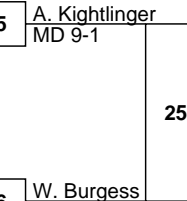

B. Bayless
1st
F 1:21

L BYE

W. Burgess
3rd
DEC 7-0