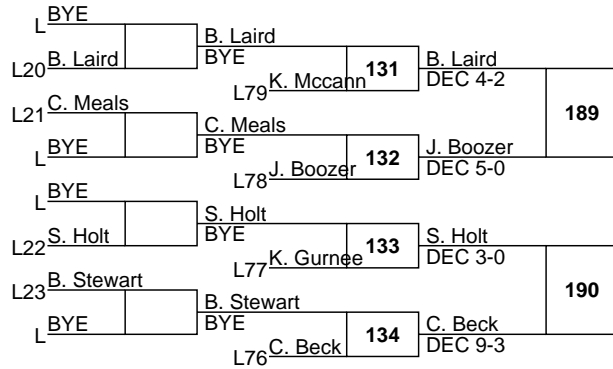

PIAA AA District X

AA

138