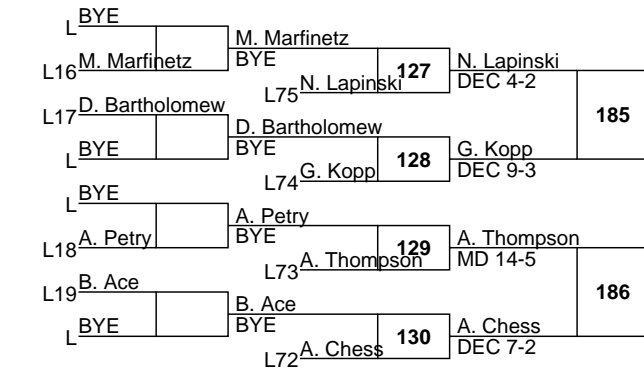

PIAA AA District X

AA

132