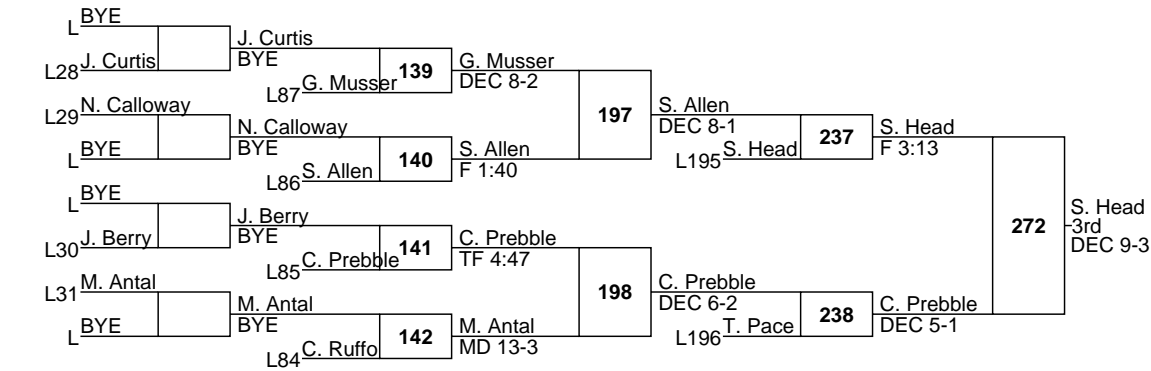

PIAA AA District X

AA

145

3-1 Luciano Derose 12 Titusville 30-5

PIAA AA District X

AA

152

P. Hearn
-1st
DEC 8-5