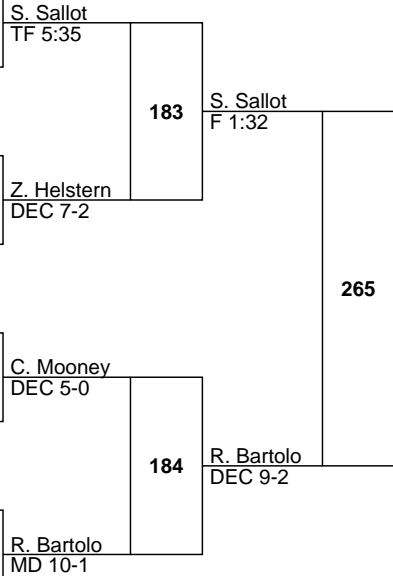

PIAA AA District X

AA

132