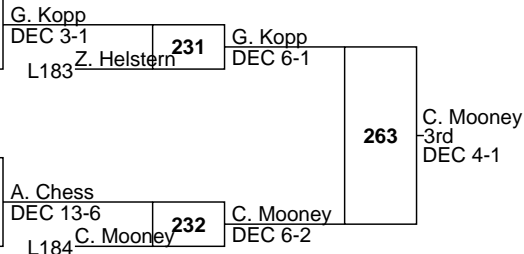

PIAA AA District X

AA

132